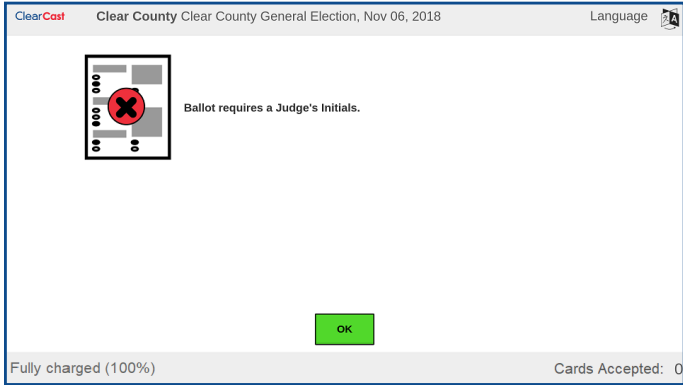

RETURNED BALLOT ALERTS (CONT)

Missing Judge's Initials