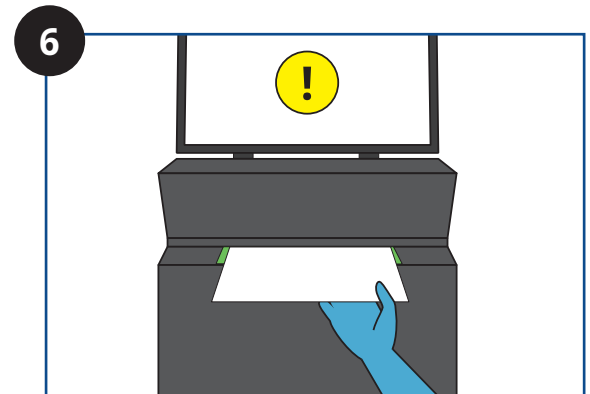

# VOTING WITH THE CLEARCAST™ TABULATOR

The voter marks their ballot.

Voter places marked ballot into ClearCast scanner.

**Your ballot is being processed**

Voter waits for the tabulator to process ballot.

**Thank you for voting!**

The tabulator either alerts voter that their ballot has been cast, or returns ballot to the voter (see next panel).

In the event a ballot is returned, the tabulator indicates the reason with an alert message (see pages 2 and 3 for examples of alert messages).