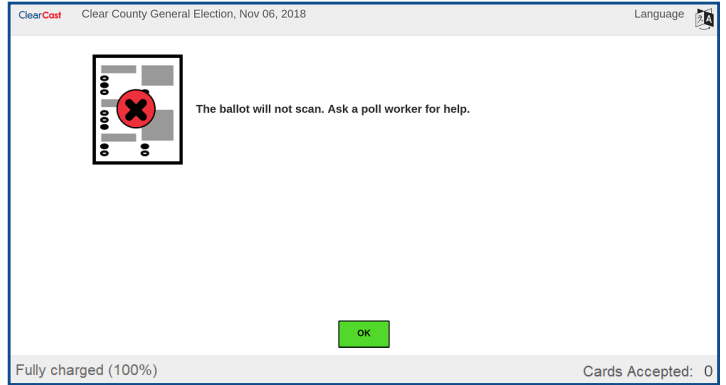

Unreadable Ballot