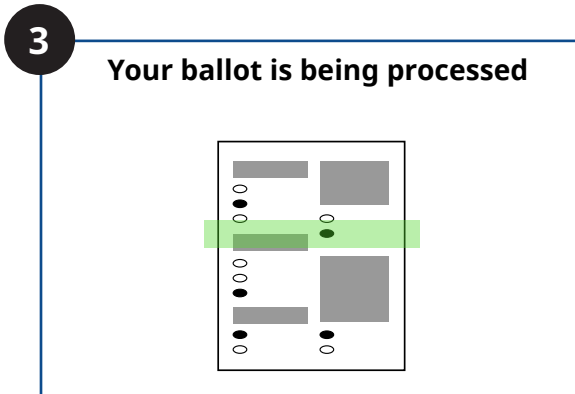

# VOTING WITH THE CLEARCAST™ TABULATOR

The voter marks their ballot.

Voter places marked ballot into ClearCast scanner.

**Your ballot is being processed**

Voter waits for the tabulator to process ballot.

**Thank you for voting!**

The tabulator either alerts voter that their ballot has been cast, or returns ballot to the voter (see next panel).

In the event a ballot is returned, the tabulator indicates the reason with an alert message (see pages 2 and 3 for examples of alert messages).