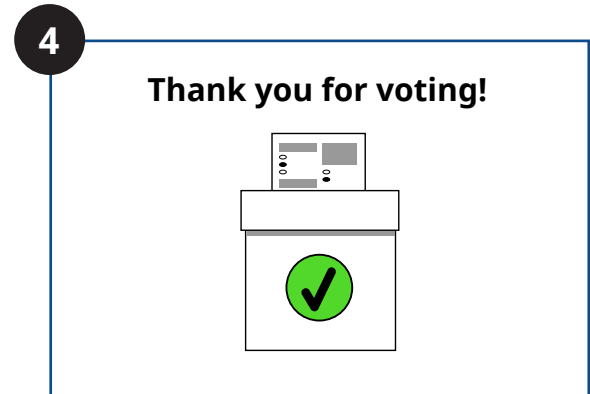

# VOTING WITH THE CLEARCAST™ TABULATOR

The voter marks their ballot.

Voter places marked ballot into ClearCast scanner.

**Your ballot is being processed**

Voter waits for the tabulator to process ballot.

**Thank you for voting!**

The tabulator either alerts voter that their ballot has been cast, or returns ballot to the voter (see next panel).

In the event a ballot is returned, the tabulator indicates the reason with an alert message (see pages 2 and 3 for examples of alert messages).