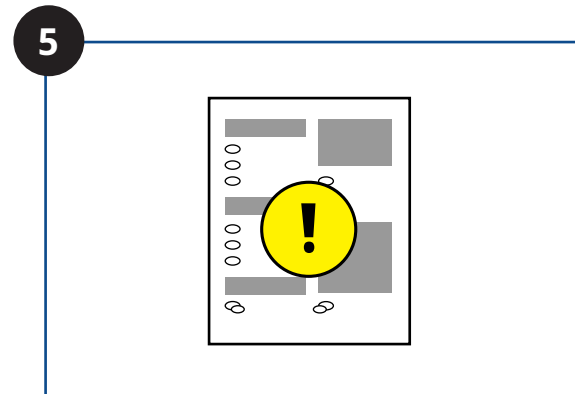

# VOTING WITH THE CLEARCAST™ TABULATOR

The voter marks their ballot.

Voter places marked ballot into ClearCast scanner.

**Your ballot is being processed**

Voter waits for the tabulator to process ballot.

**Thank you for voting!**

The tabulator either alerts voter that their ballot has been cast, or returns ballot to the voter (see next panel).

In the event a ballot is returned, the tabulator indicates the reason with an alert message (see pages 2 and 3 for examples of alert messages).