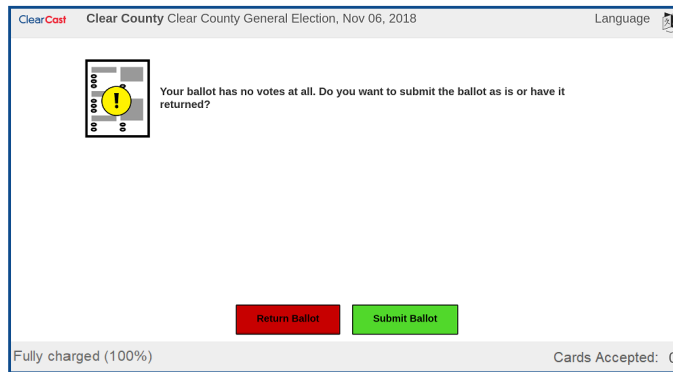

Blank Ballot