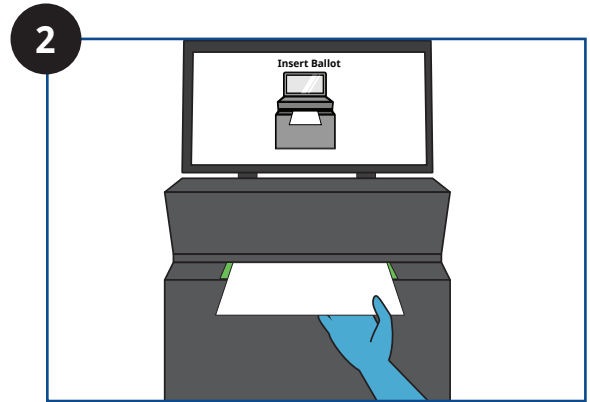

# VOTING WITH THE CLEARCAST™ TABULATOR

The voter marks their ballot.

Voter places marked ballot into ClearCast scanner.

**Your ballot is being processed**

Voter waits for the tabulator to process ballot.

**Thank you for voting!**

The tabulator either alerts voter that their ballot has been cast, or returns ballot to the voter (see next panel).

In the event a ballot is returned, the tabulator indicates the reason with an alert message (see pages 2 and 3 for examples of alert messages).