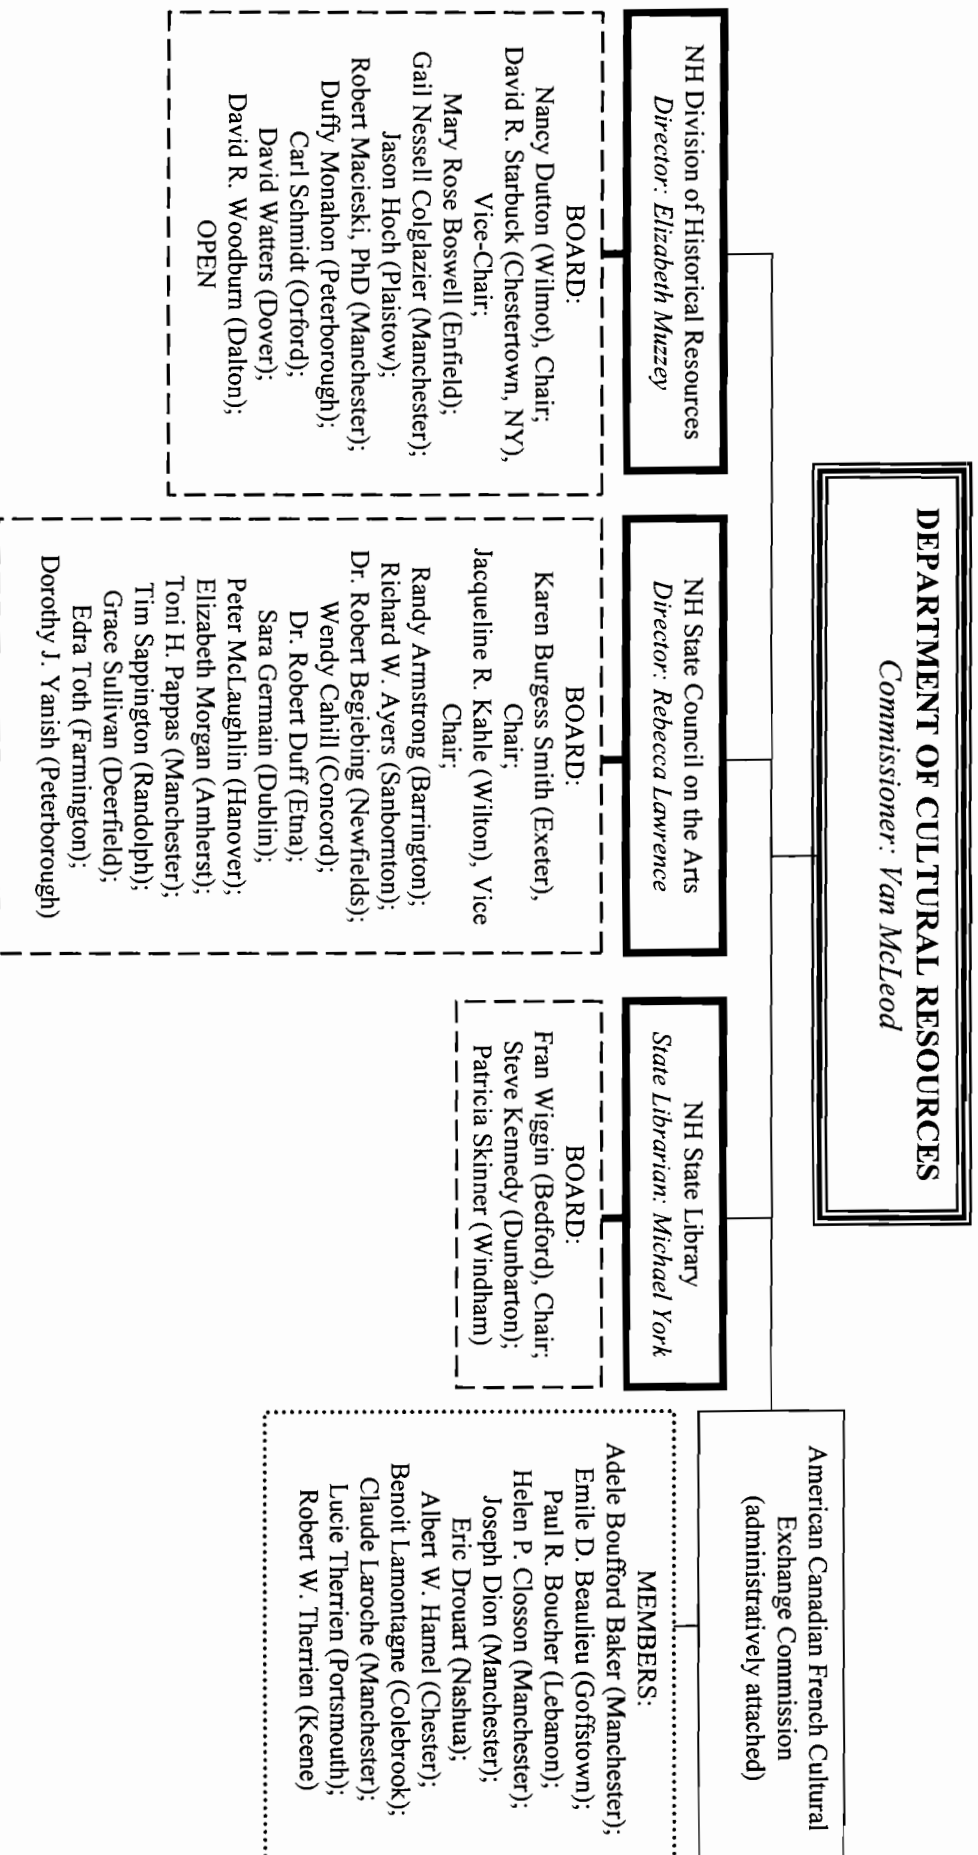

NH DEPARTMENT OF CULTURAL RESOURCES ORGANIZATIONAL CHART

with Division Directors, Boards and Members

RECEIVED

APR 8 2009

NEW HAMPSHIRE
DEPARTMENT OF STATE