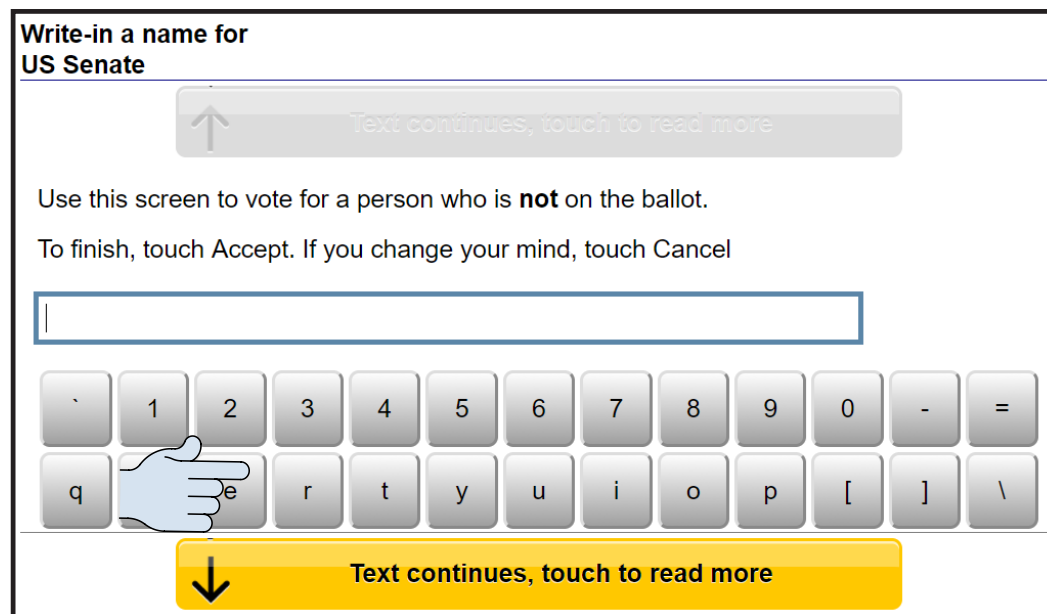

Voting with a Touchscreen Ballot on ClearAccess™

Contest Screen

Touch **Settings** for Magnification, Color/ Contrast, Audio Ballot Playback, and Visual Ballot Display.

Touch the box to the left of the candidate's name to make a selection, touch again to deselect your choice.

Touch the box to the left of the **write-in** option to access the Write-in screen.

Touch **Help** for voting instructions.

Touch **Cancel** to cancel the voting session.

Touch **Review Votes** to view the Review screen.

Touch **Back** to return to the previous screen.

Touch **Next** to go to the next contest.

Write-in Screen

Touch the letters to enter the write-in candidate's name and touch **Accept**.

Review Screen

Touch a contest to return to that contest screen to vote or edit the choice.

Press the up arrow for the previous choice and the down arrow for the next choice.

Press to select or deselect a choice or to access the **Write-in screen**.

Press to access the **Help** screen for voting instructions.