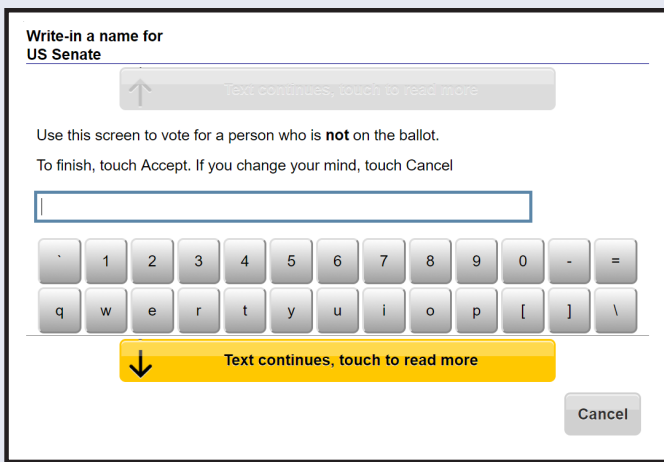

Touch to scroll down and see more contests.

Touch **Print** to print the ballot.

Voting with the Keypad on ClearAccess™

Contest Screen

Press to access the **Settings** screen to change Magnification, Color/Contrast, Audio Ballot Playback, and Visual Ballot Display.

Press the up arrow for the previous choice and the down arrow for the next choice.

Press to select or deselect a choice or to access the **Write-in screen**.

Press to access the **Help** screen for voting instructions.

Press to return to the previous contest. Hold for one second to cancel the voting session.

Press to skip to the next contest. Hold for one second to review votes.

Write-in Screen

Press to reach a desired character.

Press to accept the character and continue to next character.

Press to accept the Write-in choice.

The Shift Key

The shift key changes button behaviors when pressed at the same time as the following:

Increases/Decreases volume