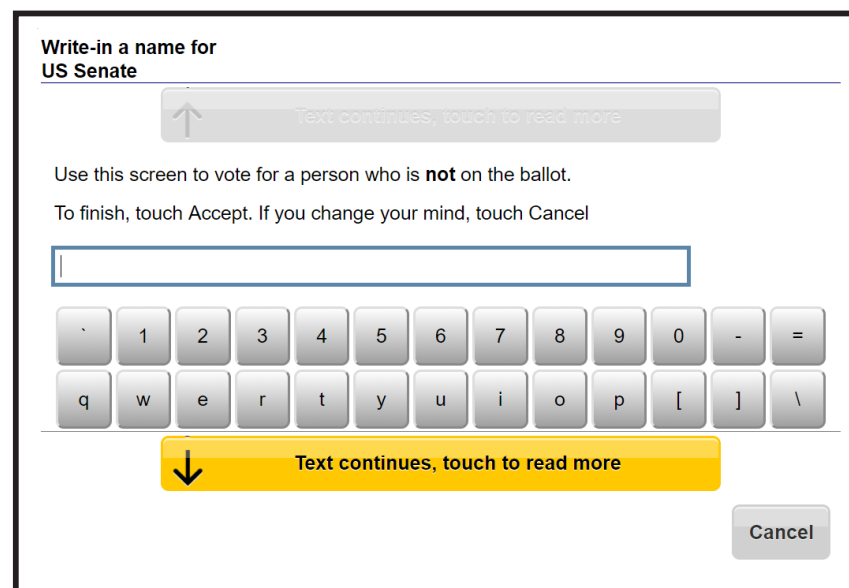

Single Puff

Go to the next choice.

Single Sip

Return to the previous
choice.

Long Puff*

Select or deselect a
choice, or to access the
Write-in screen.

Long Sip*

Access the **Help** screen.

Triple Sip

Cancel the voting
session.

Double Sip

Go to the previous
contest.

Double Puff

Go to the next
contest.

Write-in Screen

Single Puff

Scroll through the
characters.

Double Puff

Accept the character
and continue to the
next character.

Long Puff*

Accept the Write-in
candidate's name.

Review Screen

Single Sip

Advance through the
contest and candidate
list