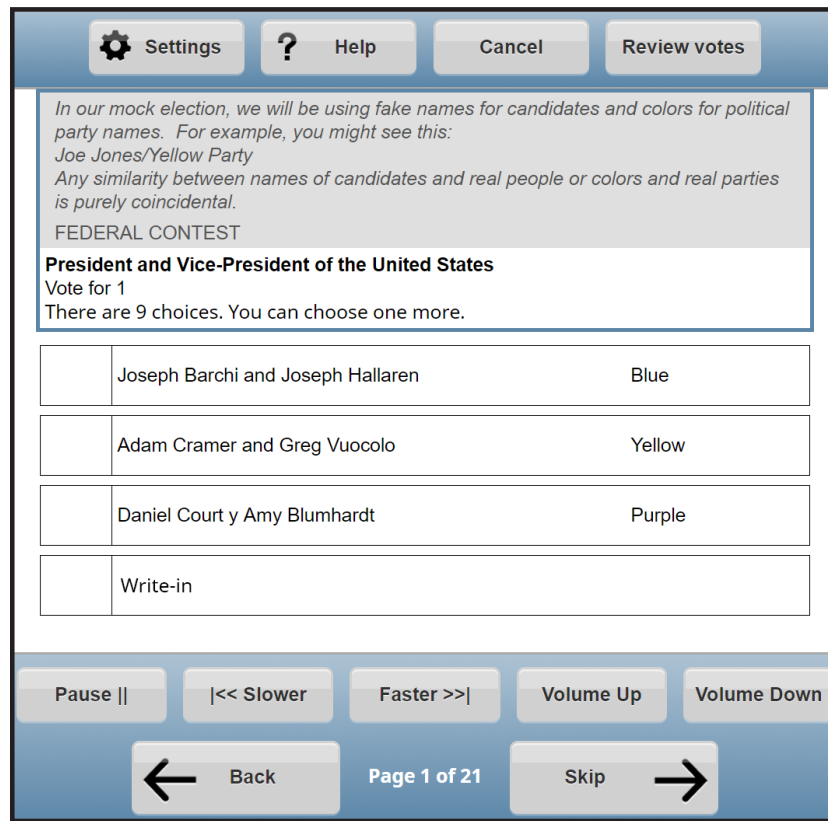

Touch **Back** to return to the previous screen.

Touch **Next** to go to the next contest.

Write-in Screen

Touch the letters to enter the write-in candidate's name and touch **Accept**.

Review Screen

Touch a contest to return to that contest screen to vote or edit the choice.

Touch to scroll down and see more contests.

Touch **Print** to print the ballot.

Voting with the Keypad on ClearAccess™

Contest Screen

Press to access the **Settings** screen to change Magnification, Color/Contrast, Audio Ballot Playback, and Visual Ballot Display.

Press the up arrow for the previous choice and the down arrow for the next choice.

Press to select or deselect a choice or to access the **Write-in screen**.

Press to access the **Help** screen for voting instructions.

Press to return to the previous contest. Hold for one second to cancel the voting session.

Press to skip to the next contest. Hold for one second to review votes.

Write-in Screen

Press to reach a desired character.