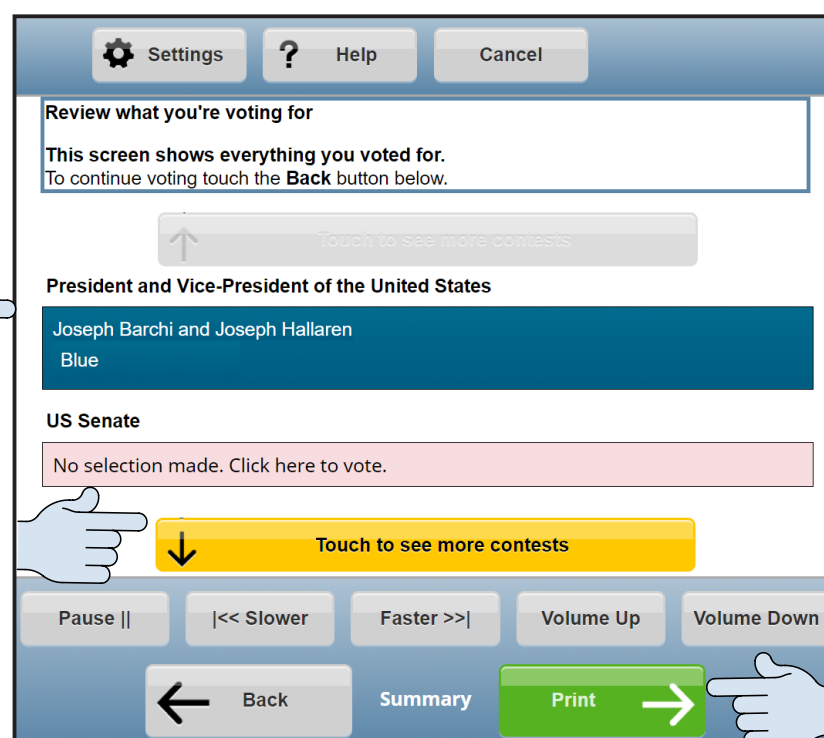

Touch the box to the left of the **write-in** option to access the Write-in screen.

Touch **Help** for voting instructions.

Touch **Cancel** to cancel the voting session.

Touch **Review Votes** to view the Review screen.

Touch **Back** to return to the previous screen.

Touch **Next** to go to the next contest.

Write-in Screen

Touch the letters to enter the write-in candidate's name and touch **Accept**.

Review Screen

Touch a contest to return to that contest screen to vote or edit the choice.

Touch to scroll down and see more contests.

Touch **Print** to print the ballot.

Voting with the Keypad on ClearAccess™

Contest Screen

Press to access the **Settings** screen to change Magnification, Color/Contrast, Audio Ballot Playback, and Visual Ballot Display.

Press the up arrow for the previous choice and the down arrow for the next choice.

Press to select or deselect a choice or to access the **Write-in screen**.

Press to access the **Help** screen for voting instructions.