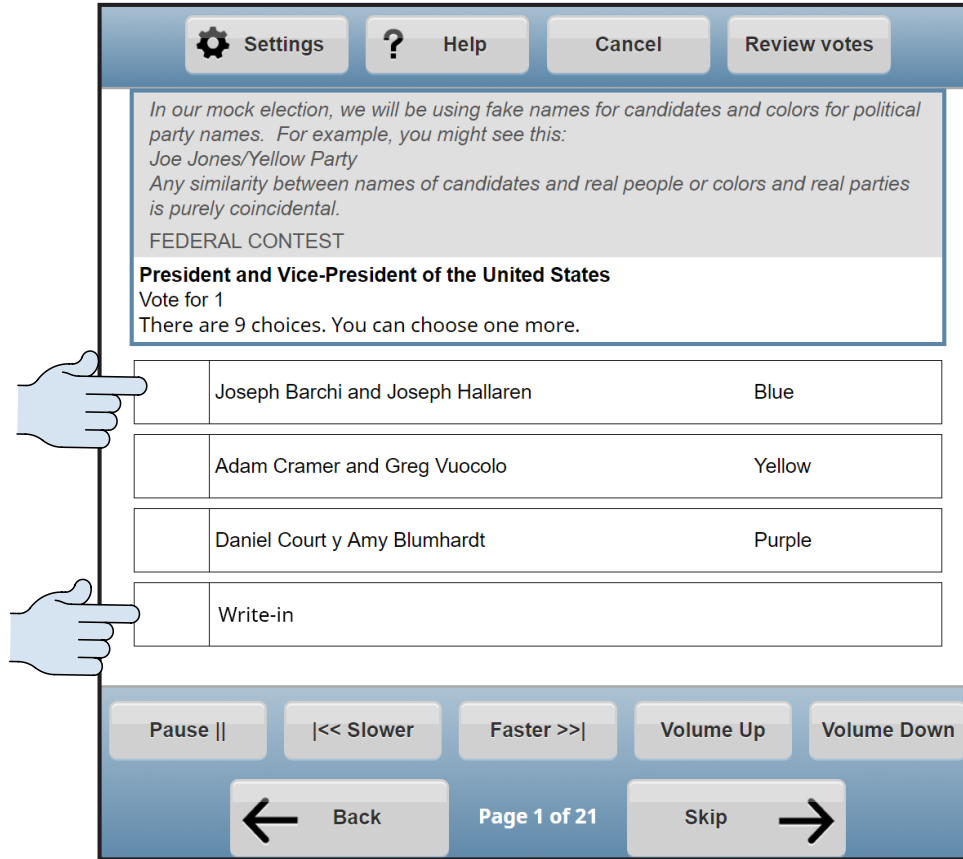

Voting with a Touchscreen Ballot on ClearAccess™

Contest Screen

Touch **Settings** for Magnification, Color/ Contrast, Audio Ballot Playback, and Visual Ballot Display.

Touch the box to the left of the candidate's name to make a selection, touch again to deselect your choice.

Touch the box to the left of the **write-in** option to access the Write-in screen.

Touch **Help** for voting instructions.

Touch **Cancel** to cancel the voting session.

Touch **Review Votes** to view the Review screen.

Touch **Back** to return to the previous screen.

Touch **Next** to go to the next contest.

Write-in Screen

Touch the letters to enter the write-in candidate's name and touch **Accept**.

Review Screen

Touch a contest to return to that contest screen to vote or edit the choice.

Press the up arrow for the previous choice and the down arrow for the next choice.

Press to select or deselect a choice or to access the **Write-in screen**.

Press to access the **Help** screen for voting instructions.