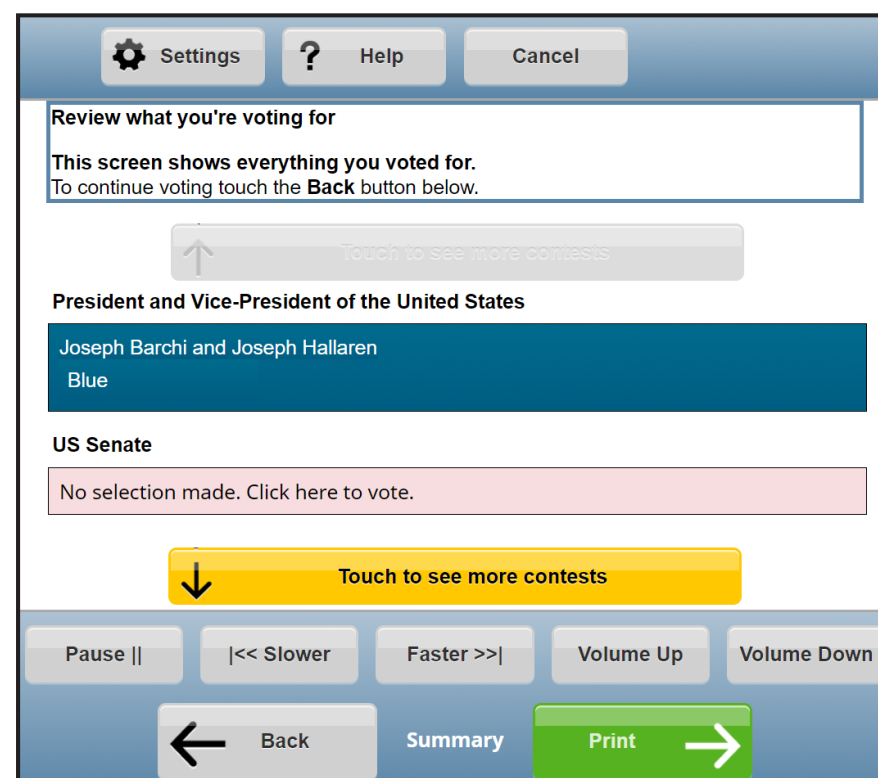

Triple Sip

Cancel the voting
session.

Double Sip

Go to the previous
contest.

Double Puff

Go to the next
contest.

Write-in Screen

Single Puff

Scroll through the
characters.

Double Puff

Accept the character
and continue to the
next character.

Long Puff*

Accept the Write-in
candidate's name.

Review Screen

Single Sip

Advance through the
contest and candidate
list

Long Puff*

Return to the selected
contest on the ballot

Double Puff

Print the ballot

*A long sip or puff is about a half-second long