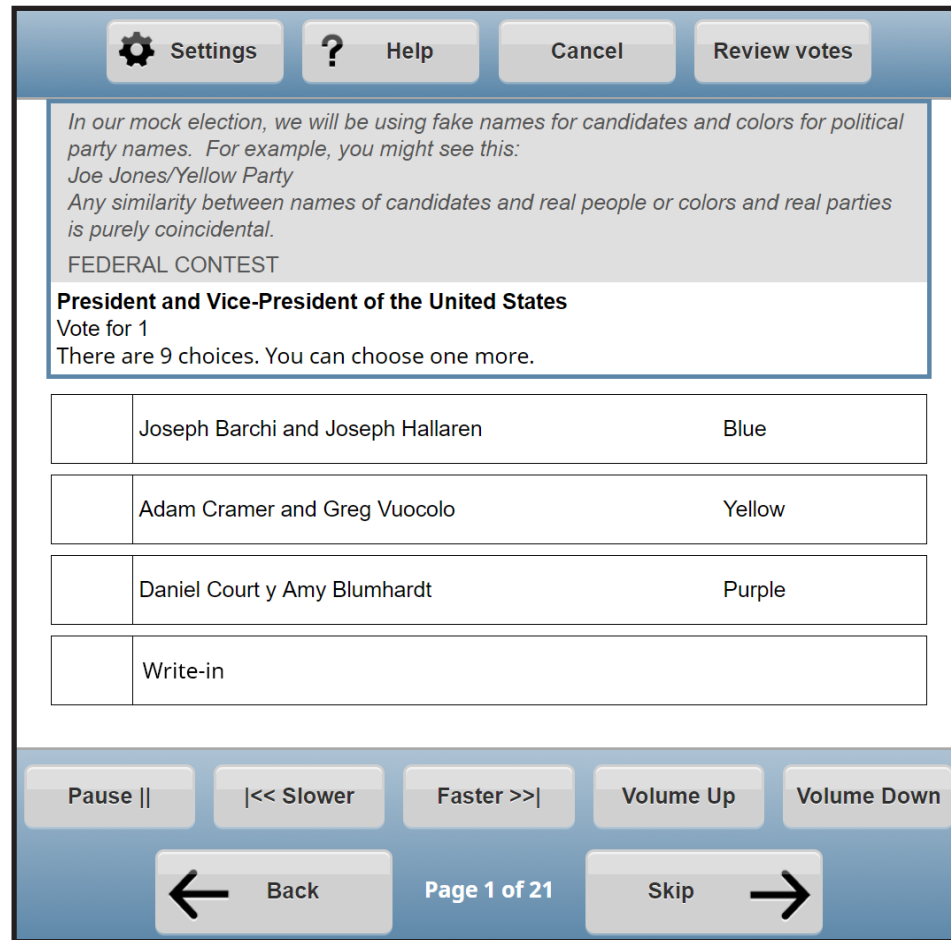

Press to **print** ballot

Voting with the Sip and Puff Device on ClearAccess™

Contest Screen

Triple Puff

Access **Settings**:
Magnification, Color/
Contrast, Audio Ballot
Playback, and Visual
Ballot Display.

Single Puff

Go to the next choice.

Single Sip

Return to the previous
choice.

Long Puff*

Select or deselect a
choice, or to access the
Write-in screen.

Long Sip*

Access the **Help** screen.

Triple Sip

Cancel the voting
session.

Double Sip

Go to the previous
contest.

Double Puff

Go to the next
contest.

Write-in Screen

Single Puff

Scroll through the
characters.

Double Puff

Accept the character
and continue to the
next character.

Long Puff*

Accept the Write-in
candidate's name.

Review Screen

Single Sip

Advance through the
contest and candidate
list