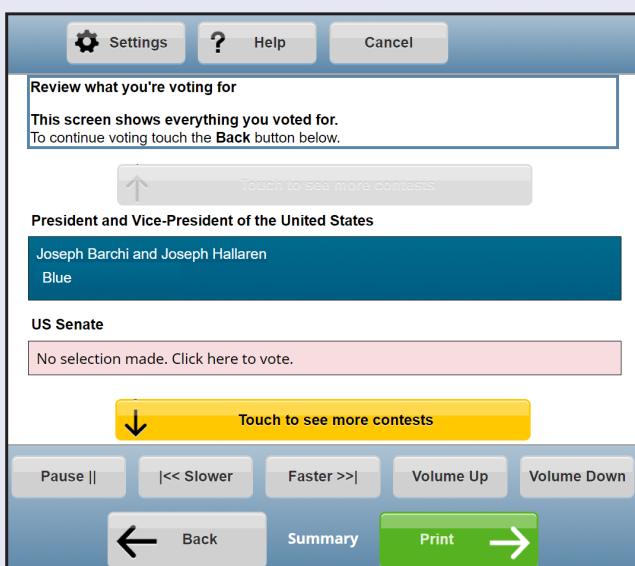

Press to accept the character and continue to next character.

Press to accept the Write-in choice.

The Shift Key

The shift key changes button behaviors when pressed at the same time as the following:

Increases/Decreases volume

Increases/Decreases speech playback rate

Pauses/Resumes speech playback

Advances to the next sentence

Returns to the previous sentence

Review Screen

Press to scroll and review votes.

Press to return to the selected contest

Press to **print** ballot

Voting with the Sip and Puff Device on ClearAccess™

Contest Screen

Triple Puff

Access **Settings**:
Magnification, Color/
Contrast, Audio Ballot
Playback, and Visual
Ballot Display.

Single Puff

Go to the next choice.

Single Sip

Return to the previous
choice.

Long Puff*

Select or deselect a
choice, or to access the
Write-in screen.

Long Sip*

Access the **Help** screen.